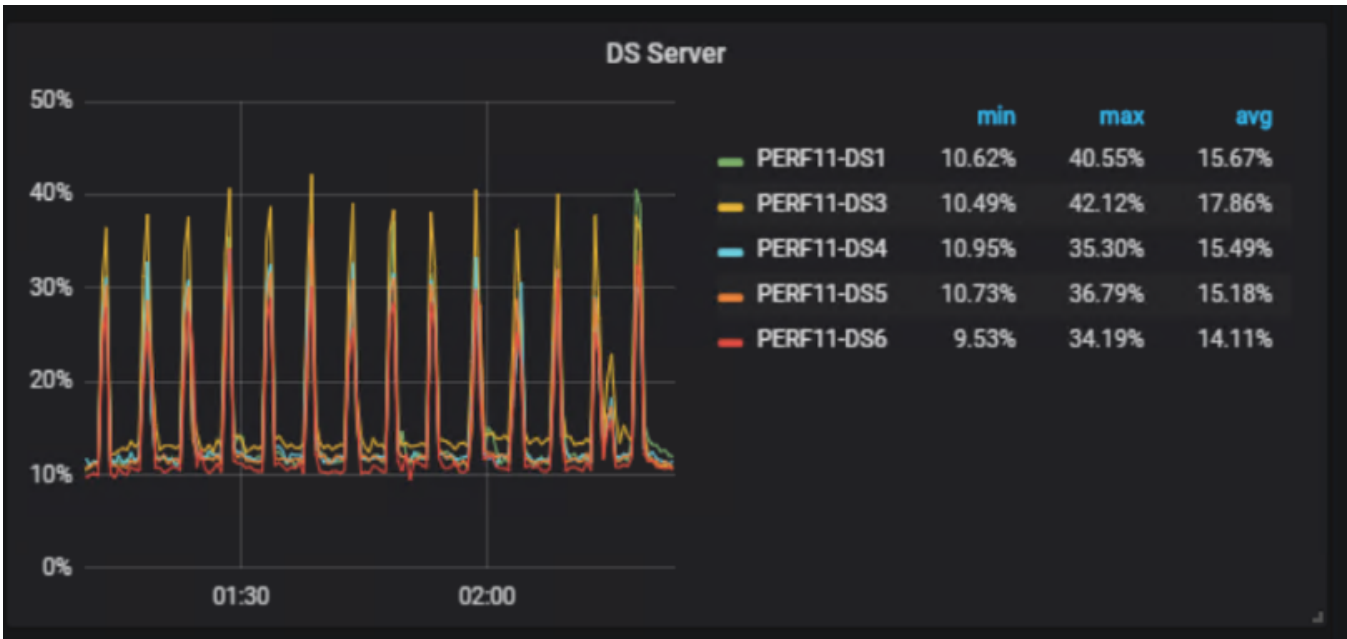

DS Server CPU Utilization:

SQL Server CPU Utilization: