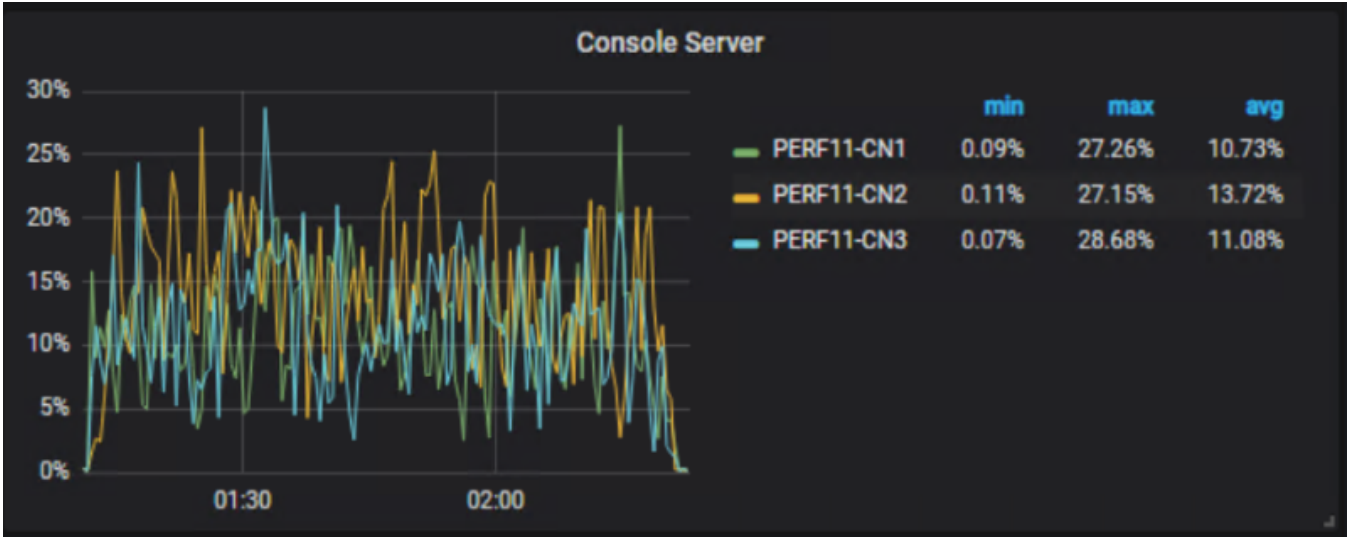

CN Server CPU Utilization: