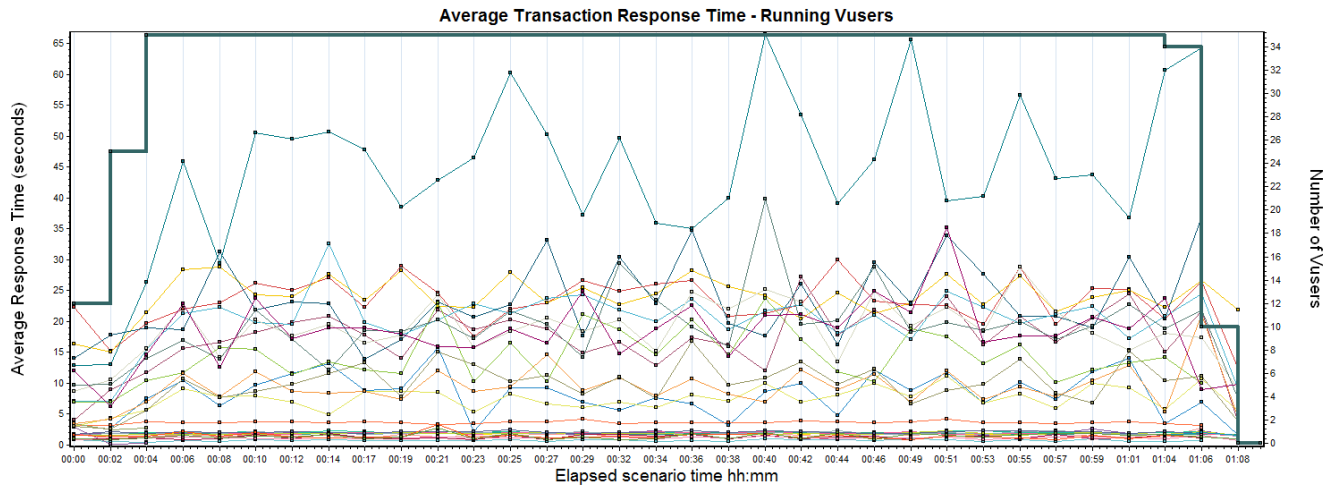

Average Transaction Response Time V/s Running Users

Color	Graph	Scale	Measurement	Graph's Minimum	Graph's Average	Graph's Maximum	Graph's Median	Graph's Std. Deviation
Red	Average Transaction Response Time1	AW_Console_AccountsListView		12.265	23.086	29.910	22.943	3.771
Yellow	Average Transaction Response Time1	AW_Console_AccountsListView_Page2		15.073	23.945	28.825	23.981	3.178
Blue	Average Transaction Response Time1	AW_Console_Apps_ListView_Public		1.486	8.141	15.773	8.763	3.428
Cyan	Average Transaction Response Time1	AW_Console_AppsListView_Internal		0.427	0.680	0.978	0.713	0.144
Orange	Average Transaction Response Time1	AW_Console_ContentDashboard		3.486	17.053	27.131	17.764	5.089
Green	Average Transaction Response Time1	AW_Console_ContentListView		3.049	3.553	4.095	3.555	0.220
Red	Average Transaction Response Time1	AW_Console_DeviceDashboard		2.939	7.402	11.116	7.770	1.857
Yellow	Average Transaction Response Time1	AW_Console_DeviceDetails		0.916	1.533	2.619	1.531	0.312
Blue	Average Transaction Response Time1	AW_Console_DeviceDetails_Apps		1.356	1.867	2.479	1.850	0.205
Cyan	Average Transaction Response Time1	AW_Console_DeviceDetails_Certificates		1.450	1.788	2.197	1.778	0.161
Orange	Average Transaction Response Time1	AW_Console_DeviceDetails_CustomAttributes		1.489	1.924	2.244	1.924	0.164
Green	Average Transaction Response Time1	AW_Console_DeviceDetails_Network		1.489	1.800	2.120	1.782	0.126
Red	Average Transaction Response Time1	AW_Console_DeviceDetails_Products		1.377	1.828	2.153	1.811	0.156
Yellow	Average Transaction Response Time1	AW_Console_DeviceDetails_Profiles		1.429	1.842	2.251	1.828	0.196
Blue	Average Transaction Response Time1	AW_Console_DeviceDetails_TroubleShooting		1.471	1.782	2.232	1.798	0.165
Cyan	Average Transaction Response Time1	AW_Console_DeviceListView		13.904	23.272	36.958	22.659	6.160
Orange	Average Transaction Response Time1	AW_Console_DeviceListView_Page2		12.869	44.230	66.452	45.822	12.744
Green	Average Transaction Response Time1	AW_Console_DeviceSearch_By_UDID		1.682	2.019	2.430	2.047	0.157
Red	Average Transaction Response Time1	AW_Console_HubView		7.077	19.983	32.576	20.982	4.905
Yellow	Average Transaction Response Time1	AW_Console_Launch		0.077	1.005	2.789	0.150	1.262
Blue	Average Transaction Response Time1	AW_Console_Login		2.436	2.835	3.433	2.634	0.431
Cyan	Average Transaction Response Time1	AW_Console_Logout		1.507	0.107	1.890	1.591	0.164
Orange	Average Transaction Response Time1	AW_Console_ProductListView		0.822	1.215	1.791	1.103	0.312
Green	Average Transaction Response Time1	AW_Console_ProfileListView		0.666	1.070	1.470	1.070	0.162
Red	Average Transaction Response Time1	AW_Console_SmartgroupDeviceList		6.869	14.121	23.767	13.414	4.210
Yellow	Average Transaction Response Time1	AW_Console_SmartgroupList		0.791	1.396	3.228	1.331	0.444
Blue	Average Transaction Response Time1	AW_Console_SmartgroupList_Search		0.795	1.365	2.691	1.296	0.440
Cyan	Average Transaction Response Time1	AW_Console_UniversalSearch_AccountWithKeyword		3.368	9.243	21.027	8.676	3.306
Orange	Average Transaction Response Time1	AW_Console_UniversalSearch_Account		8.601	18.655	28.815	18.376	4.577
Green	Average Transaction Response Time1	AW_Console_UniversalSearch_Device		7.300	18.869	39.794	18.843	5.894
Red	Average Transaction Response Time1	AW_Console_UniversalSearch_DeviceWithSerialNumberKeyword		6.167	18.243	35.083	18.753	5.345
Yellow	Average Transaction Response Time1	AW_Console_UniversalSearch_DeviceWithUsernameKeyword		2.538	9.785	16.694	9.844	3.330
Blue	Running Users	1	Run	0.000	32.513	35.000	12.000	13.772